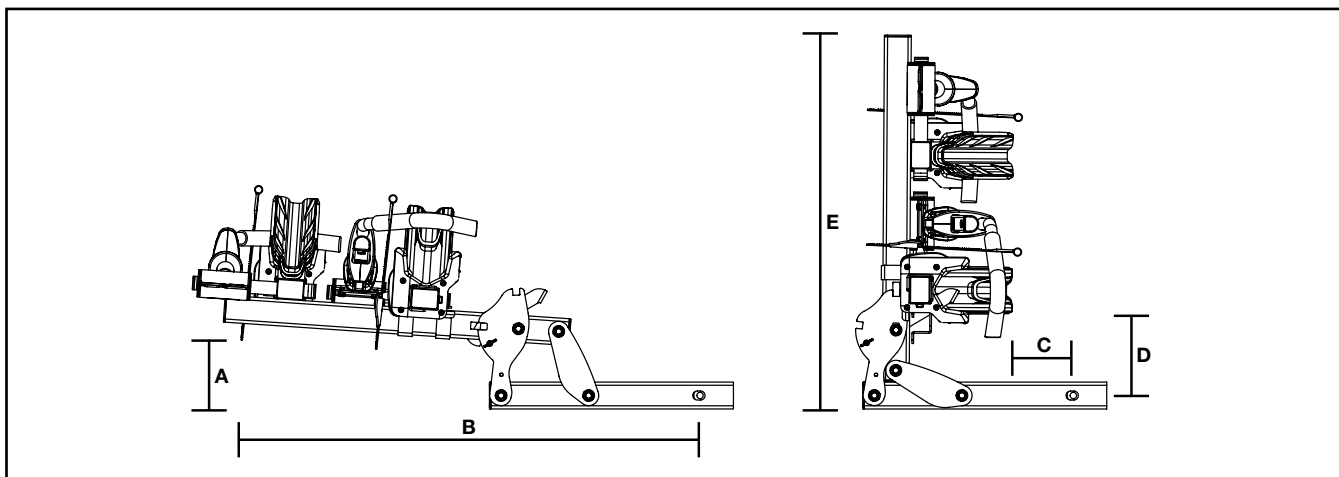

HITCH DIMENSIONS – HANGING-STYLE MODELS

Though we design our hitch-mounted bike carriers to be as universal as possible, all vehicles are designed differently. These diagrams have been designed to help you better understand the “room” our hitch-mounted bike racks need to function properly.

MODEL	A	B	C	D	E	F
912	7.5"	10.75"	30"	15"	35"	11"
914	7.5"	10.75"	37.75"	15"	35"	11"
915	7.5"	10.75"	43"	15"	35"	11"
934XT	10"	13.5"	38.5"	21.5"	33.75"	11"
935XT	10"	13.5"	30.75"	21.5"	33.75"	11"
936XT	10"	13.5"	38.5"	21.5"	33.75"	11"
937XT	10"	13.5"	30.75"	21.5"	33.75"	11"
951XT	5.25"	9.5"	43.75"	17"	33.75"	11"
954	7.5"	10.75"	37.75"	15"	35"	11"

MODEL	A	B	C	D	E	F
956	5.25"	9.5"	34.5"	N/A	34.5"	11"
957	10"	13.5"	38.5"	N/A	34.5"	11"
958	5.25"	9.5"	26.5"	N/A	34"	11"
964	7.5"	10.75"	37.75"	15"	35"	11"
970	8.25"	10"	36"	16.25"	27.5"	9"
971	8.25"	10"	36"	16.25"	33.75"	9"
995XT	10"	12.5"	39"	21.5"	33.75"	11"
996XT	10"	12.5"	39"	21.5"	33.75"	11"
998XT	7.5"	9.5"	37.75"	17"	33.75"	11"

HITCH DIMENSIONS – PLATFORM MODELS

MODEL	A	B	C	D	E
916	6.4"	35.3"	4.5"	8.9"	29.25"
917	7.9"	34.3"	3.5"	10.4"	28"
916+918	7.9"	55"	4.5"	8.9"	49"
990	6"	33"	6"	16"	31.25"