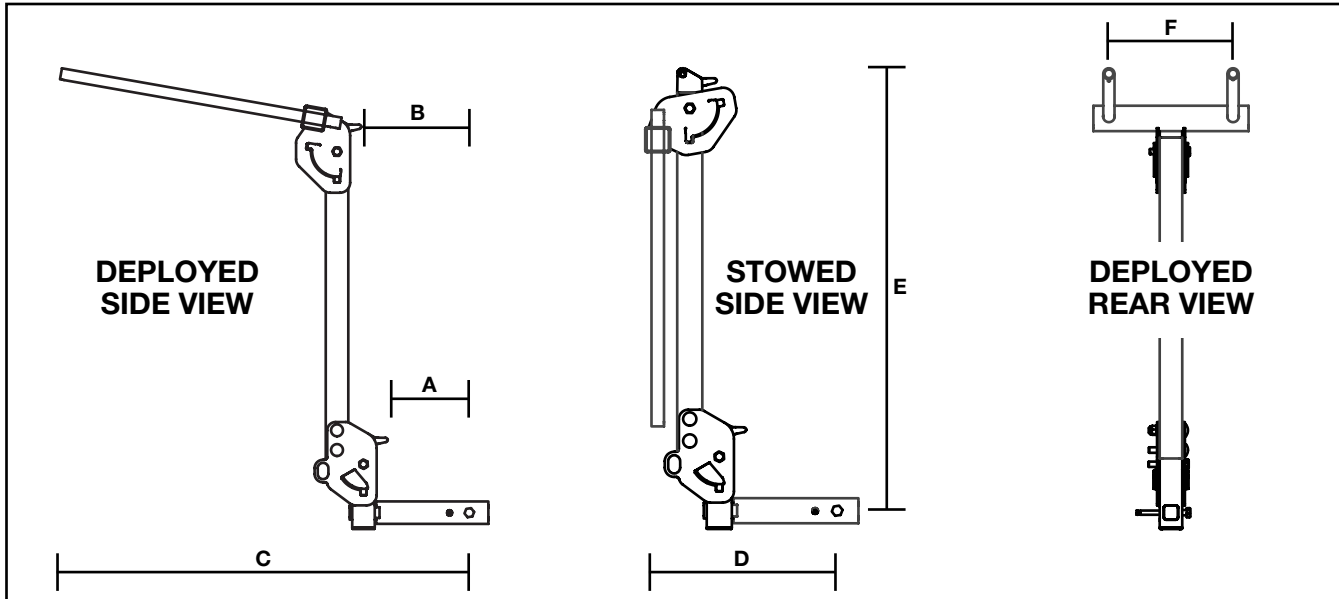

HITCH DIMENSIONS – HANGING-STYLE MODELS

Though we design our hitch-mounted bike carriers to be as universal as possible, all vehicles are designed differently. These diagrams have been designed to help you better understand the “room” our hitch-mounted bike racks need to function properly.

MODEL	A	B	C	D	E	F
912	7.5"	10.75"	30"	15"	35"	11"
914	7.5"	10.75"	37.75"	15"	35"	11"
915	7.5"	10.75"	43"	15"	35"	11"
934XT	10"	13.5"	38.5"	21.5"	33.75"	11"
935XT	10"	13.5"	30.75"	21.5"	33.75"	11"
936XT	10"	13.5"	38.5"	21.5"	33.75"	11"
937XT	10"	13.5"	30.75"	21.5"	33.75"	11"
951XT	5.25"	9.5"	43.75"	17"	33.75"	11"
954	7.5"	10.75"	37.75"	15"	35"	11"

MODEL	A	B	C	D	E	F
956	5.25"	9.5"	34.5"	N/A	34.5"	11"
957	10"	13.5"	38.5"	N/A	34.5"	11"
958	5.25"	9.5"	26.5"	N/A	34"	11"
964	7.5"	10.75"	37.75"	15"	35"	11"
970	8.25"	10"	36"	16.25"	27.5"	9"
971	8.25"	10"	36"	16.25"	33.75"	9"
995XT	10"	12.5"	39"	21.5"	33.75"	11"
996XT	10"	12.5"	39"	21.5"	33.75"	11"
998XT	7.5"	9.5"	37.75"	17"	33.75"	11"

HITCH DIMENSIONS – PLATFORM MODELS

MODEL	A	B	C	D	E
916	6.4"	35.3"	4.5"	8.9"	29.25"
917	7.9"	34.3"	3.5"	10.4"	28"
916+918	7.9"	55"	4.5"	8.9"	49"
990	6"	33"	6"	16"	31.25"